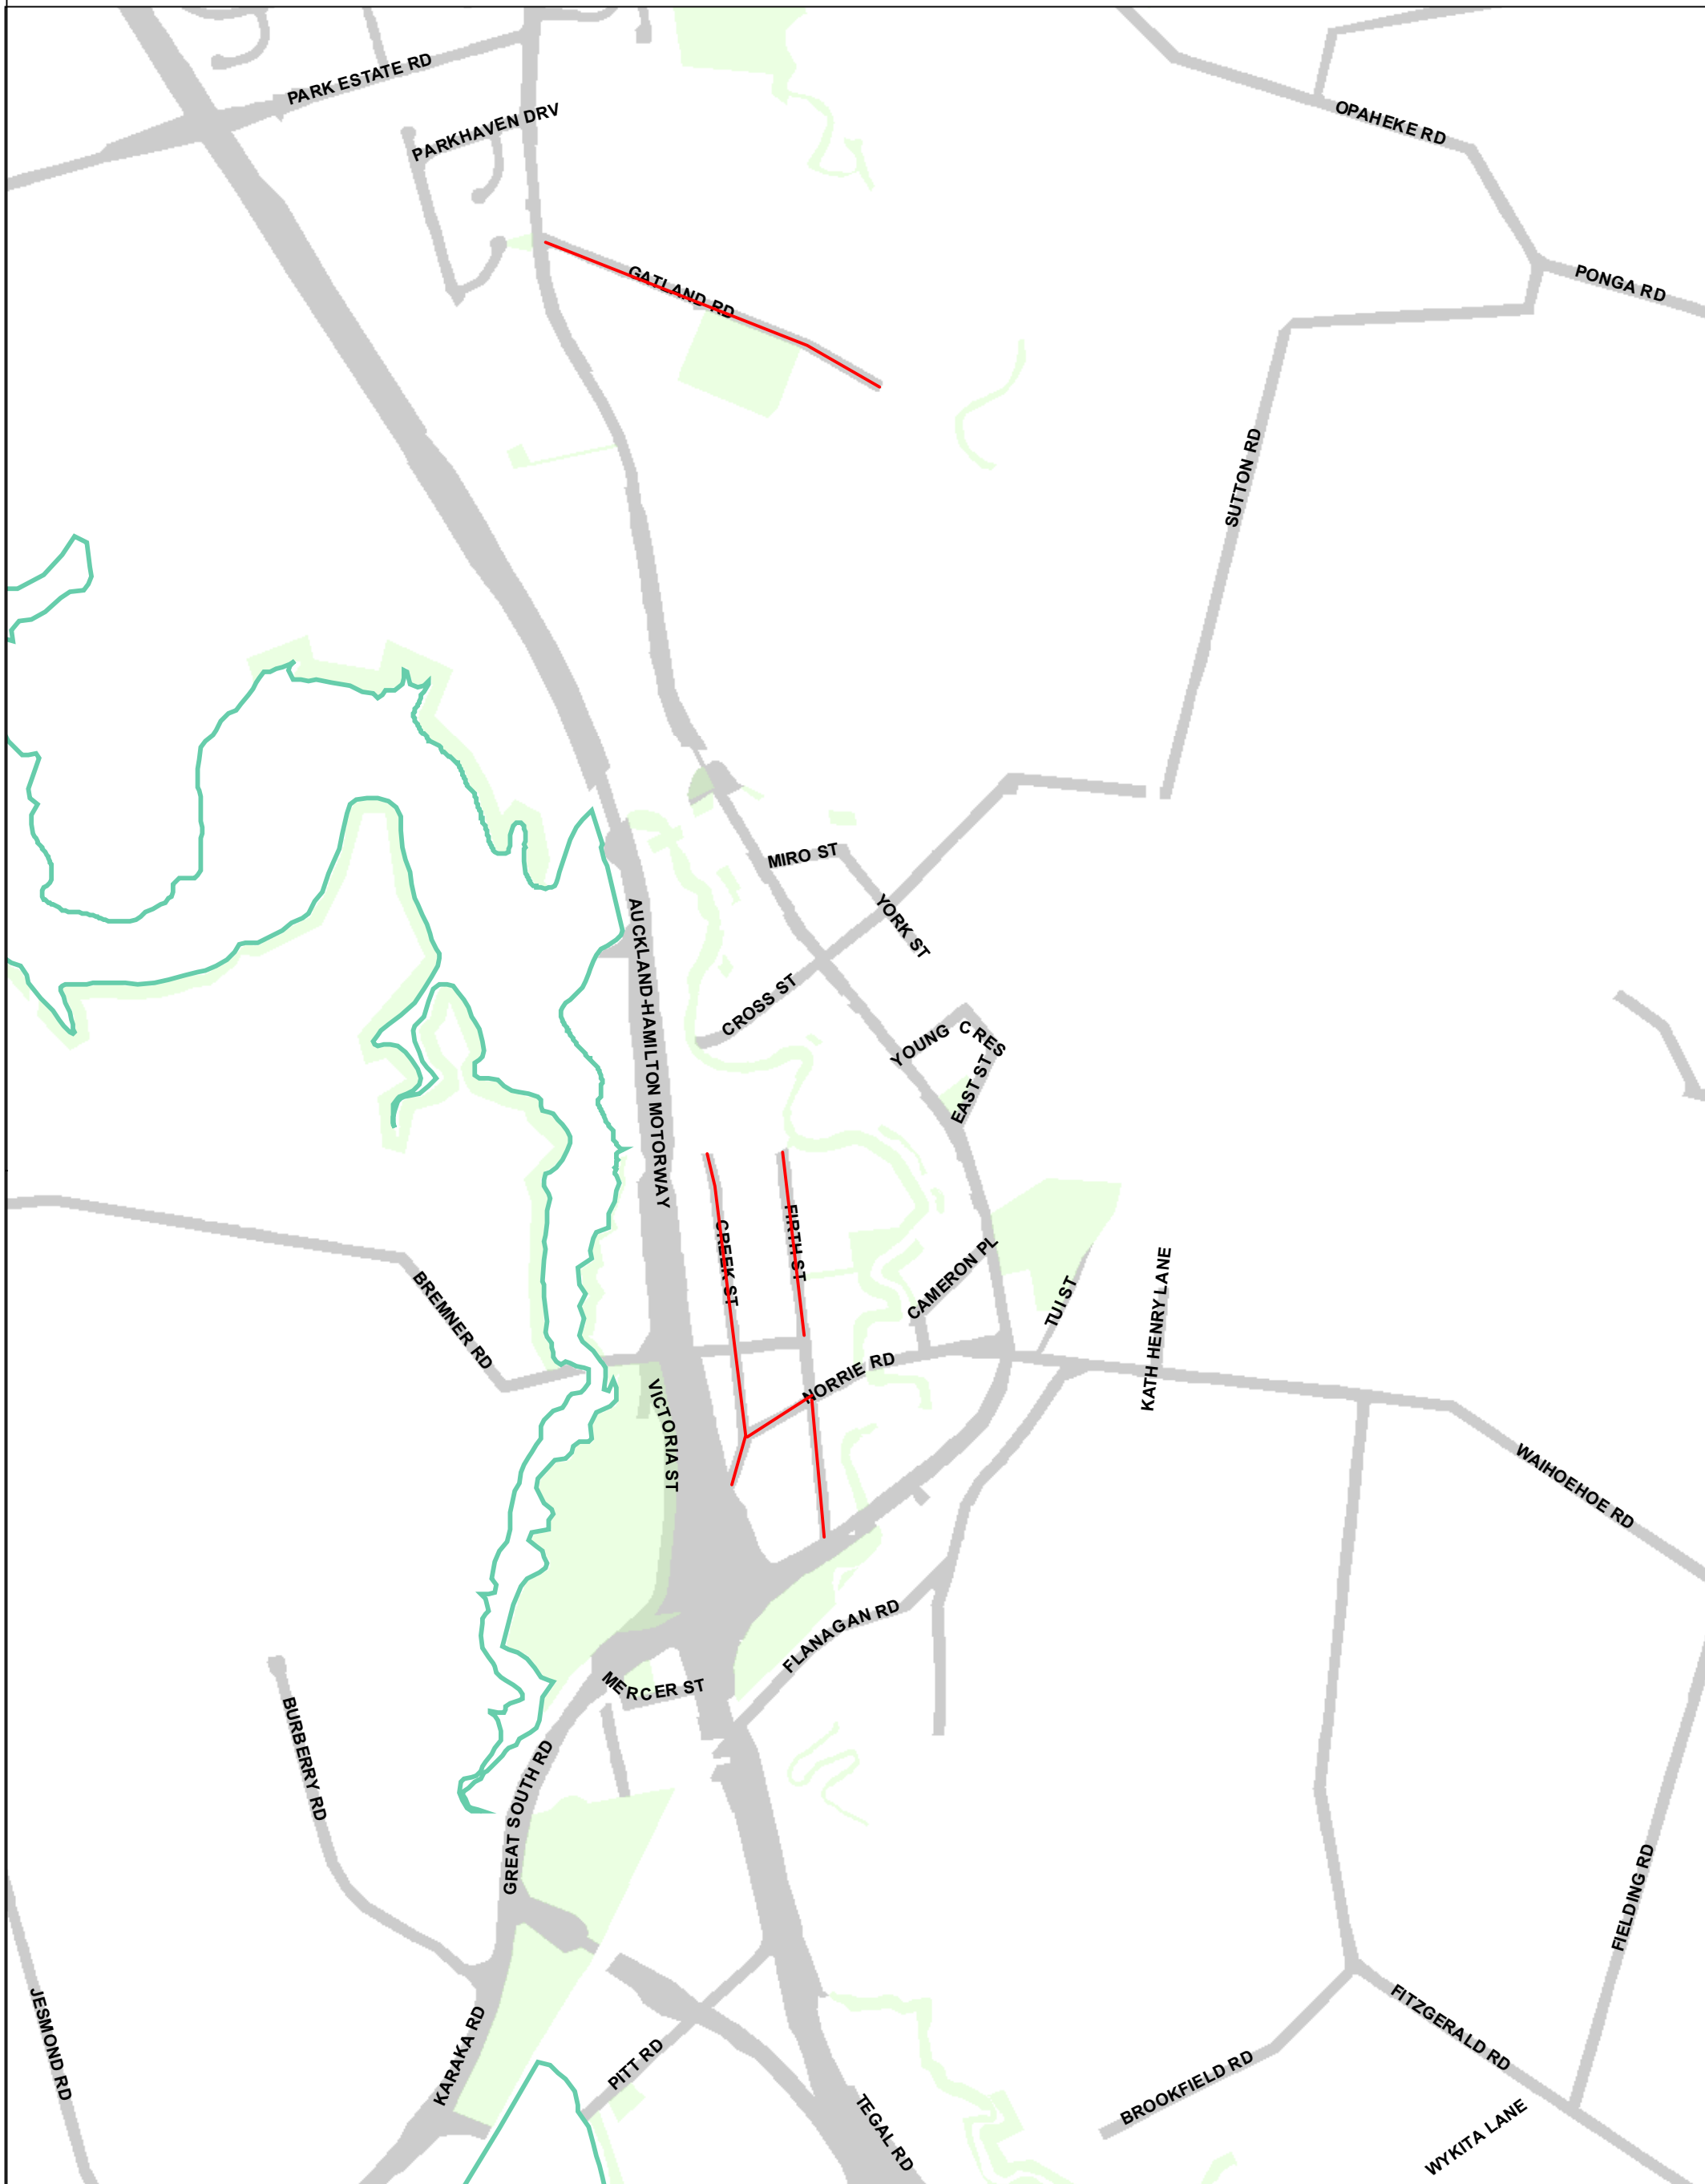

PAPAKURA DISTRICT COUNCIL

Legend

- District Boundary
- Parks & Reserves
- Proposed Roads for under 3500kg vehicle restriction between 10pm and 5am daily

Drury Industrial Area & Gatland Rd Proposed Roads for under 3500kg vehicle restrictions between 10pm and 5am daily

StandardPortrait_93_A3.mxd
Map No:
Printed:14/04/2010

0 80 160 320 Meters

Scale: 1:10,500

DISCLAIMER

This plan represents the information held by Council. Verification may be necessary before taking any action, or entering into or exiting from any commitment.

Coordinates are NZGD 2000
Projection is NZ Transverse Mercator