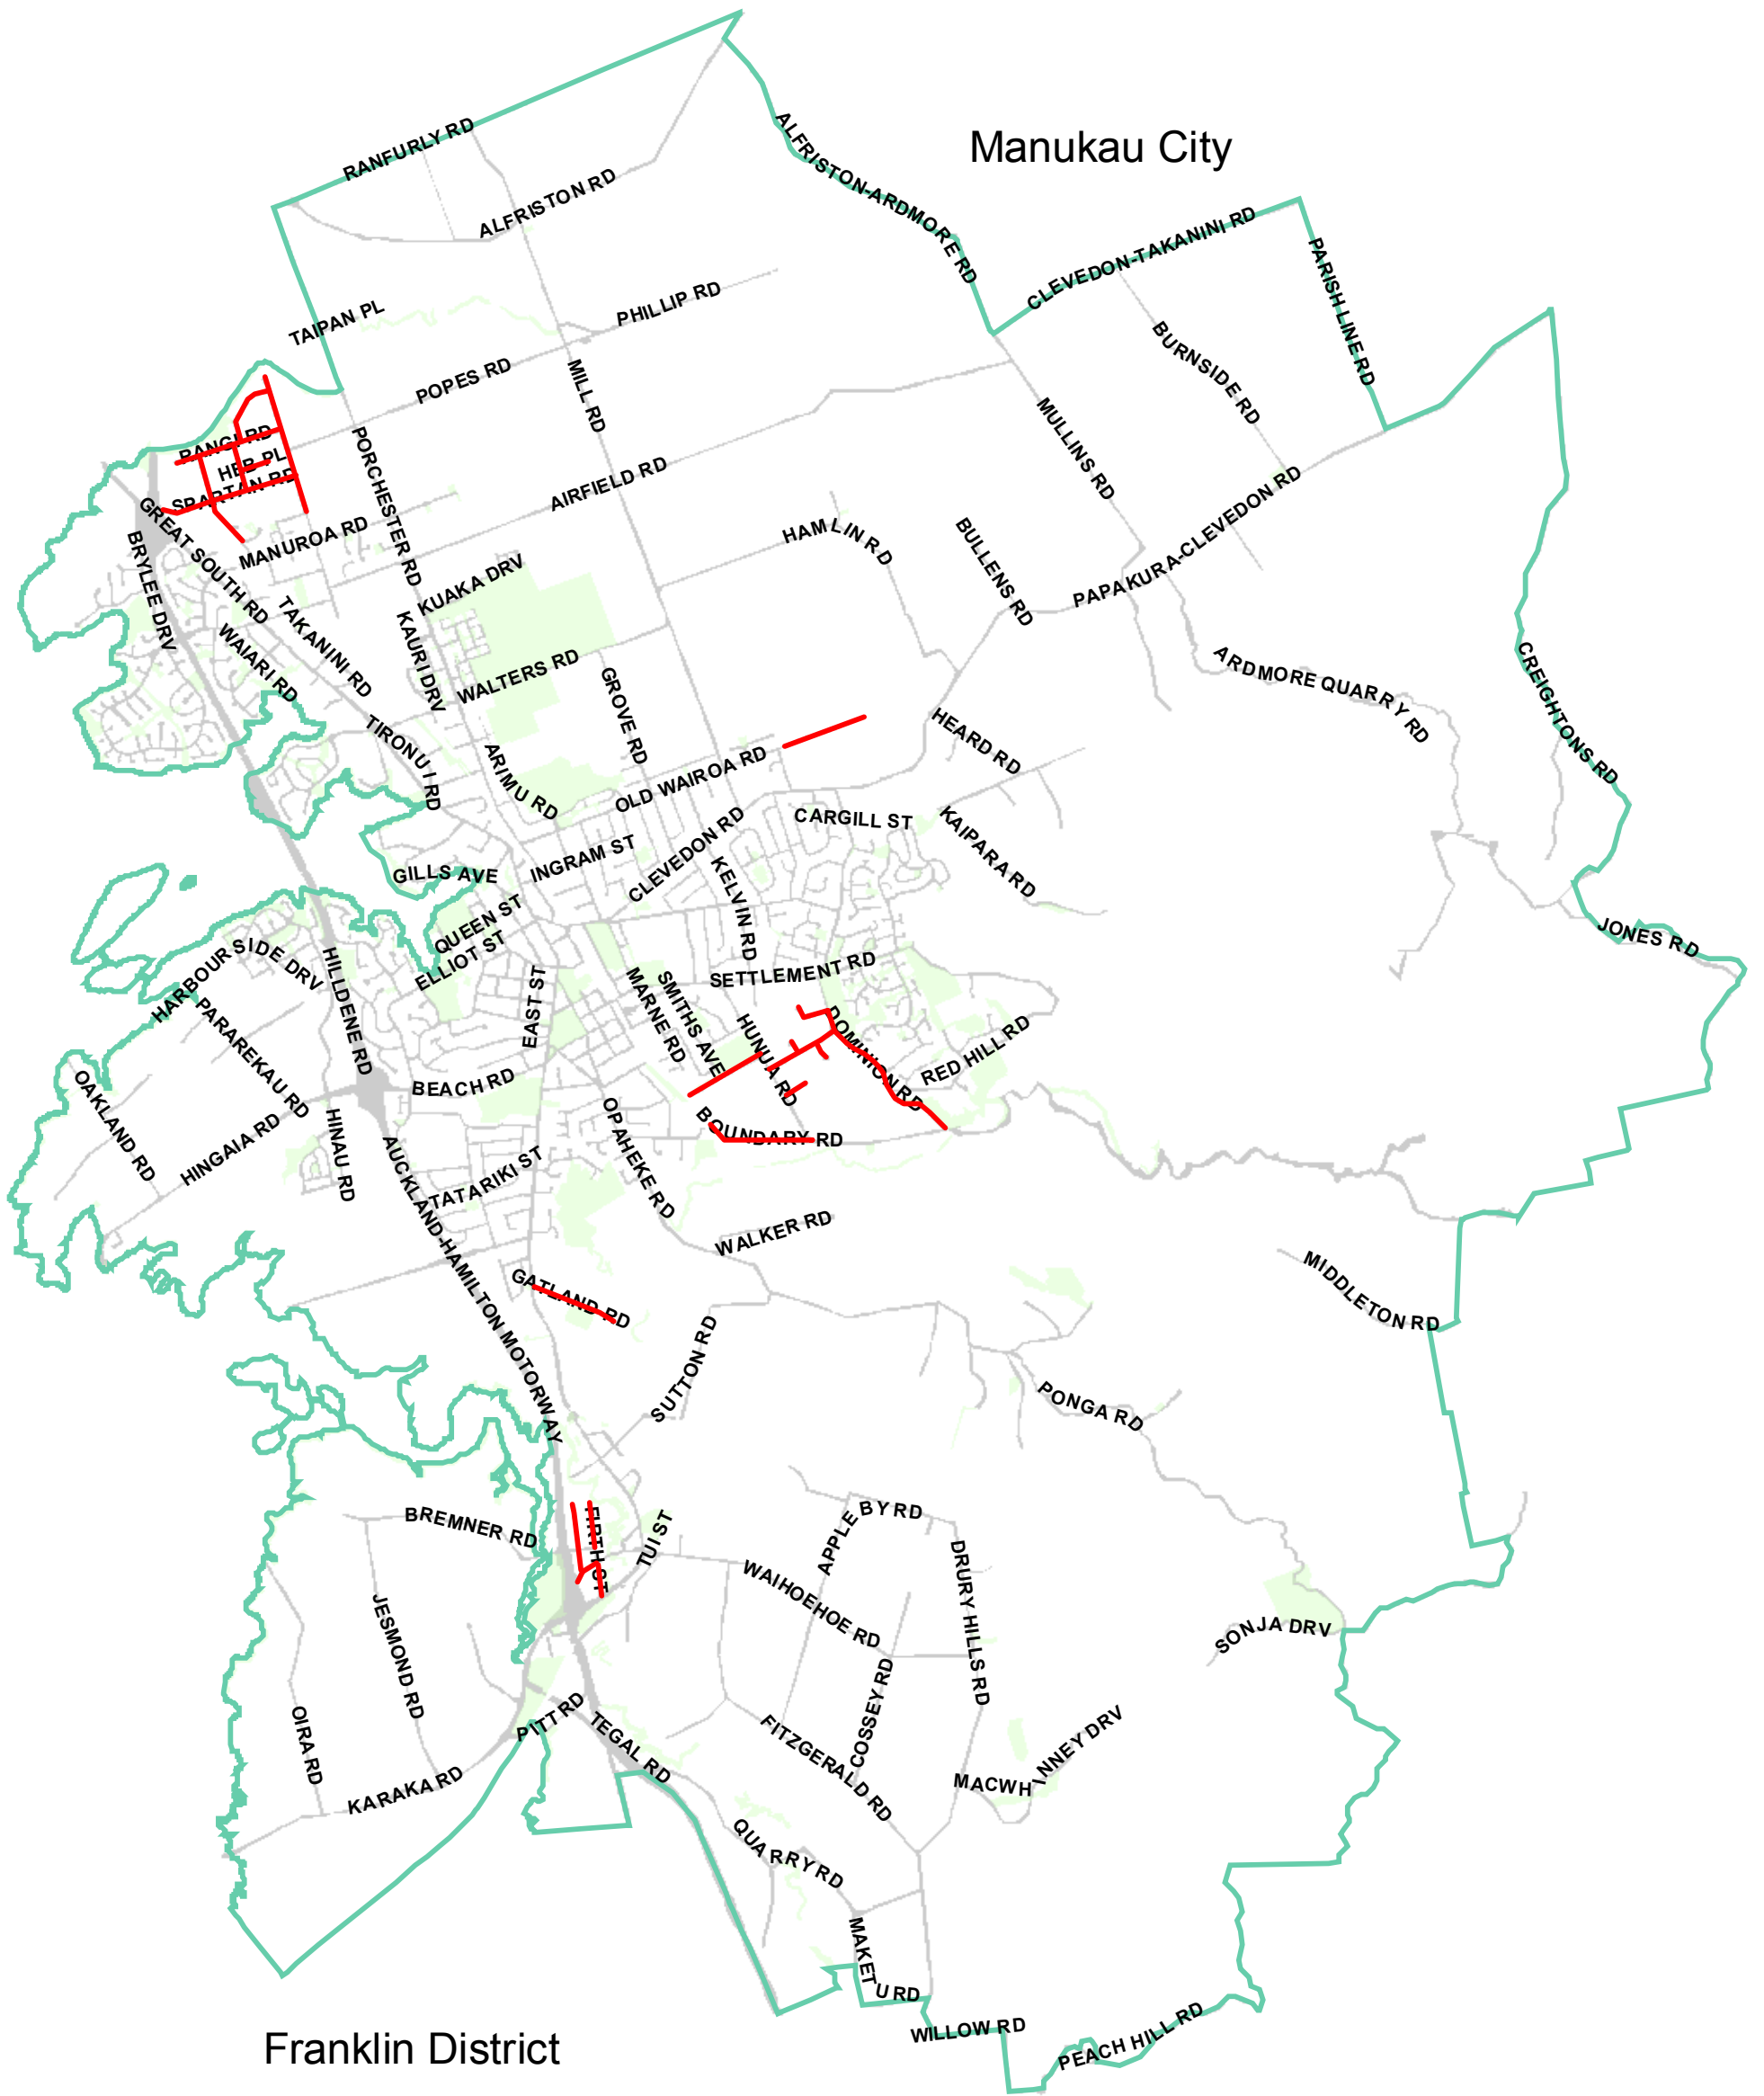

PAPAKURA DISTRICT COUNCIL

Legend

- District Boundary
- Parks & Reserves
- Proposed Roads for under 3500kg vehicle restriction between 10pm and 5am daily

Proposed Roads for under 3500kg vehicle restrictions between 10pm and 5am daily

0 380 760 1,520 Meters

StandardPortrait_93_A3.mxd
Map No:
Printed: 14/04/2010

Scale: 1:49,327

DISCLAIMER

This plan represents the information held by Council. Verification may be necessary before taking any action, or entering into or exiting from any commitment.

Coordinates are NZGD 2000
Projection is NZ Transverse Mercator