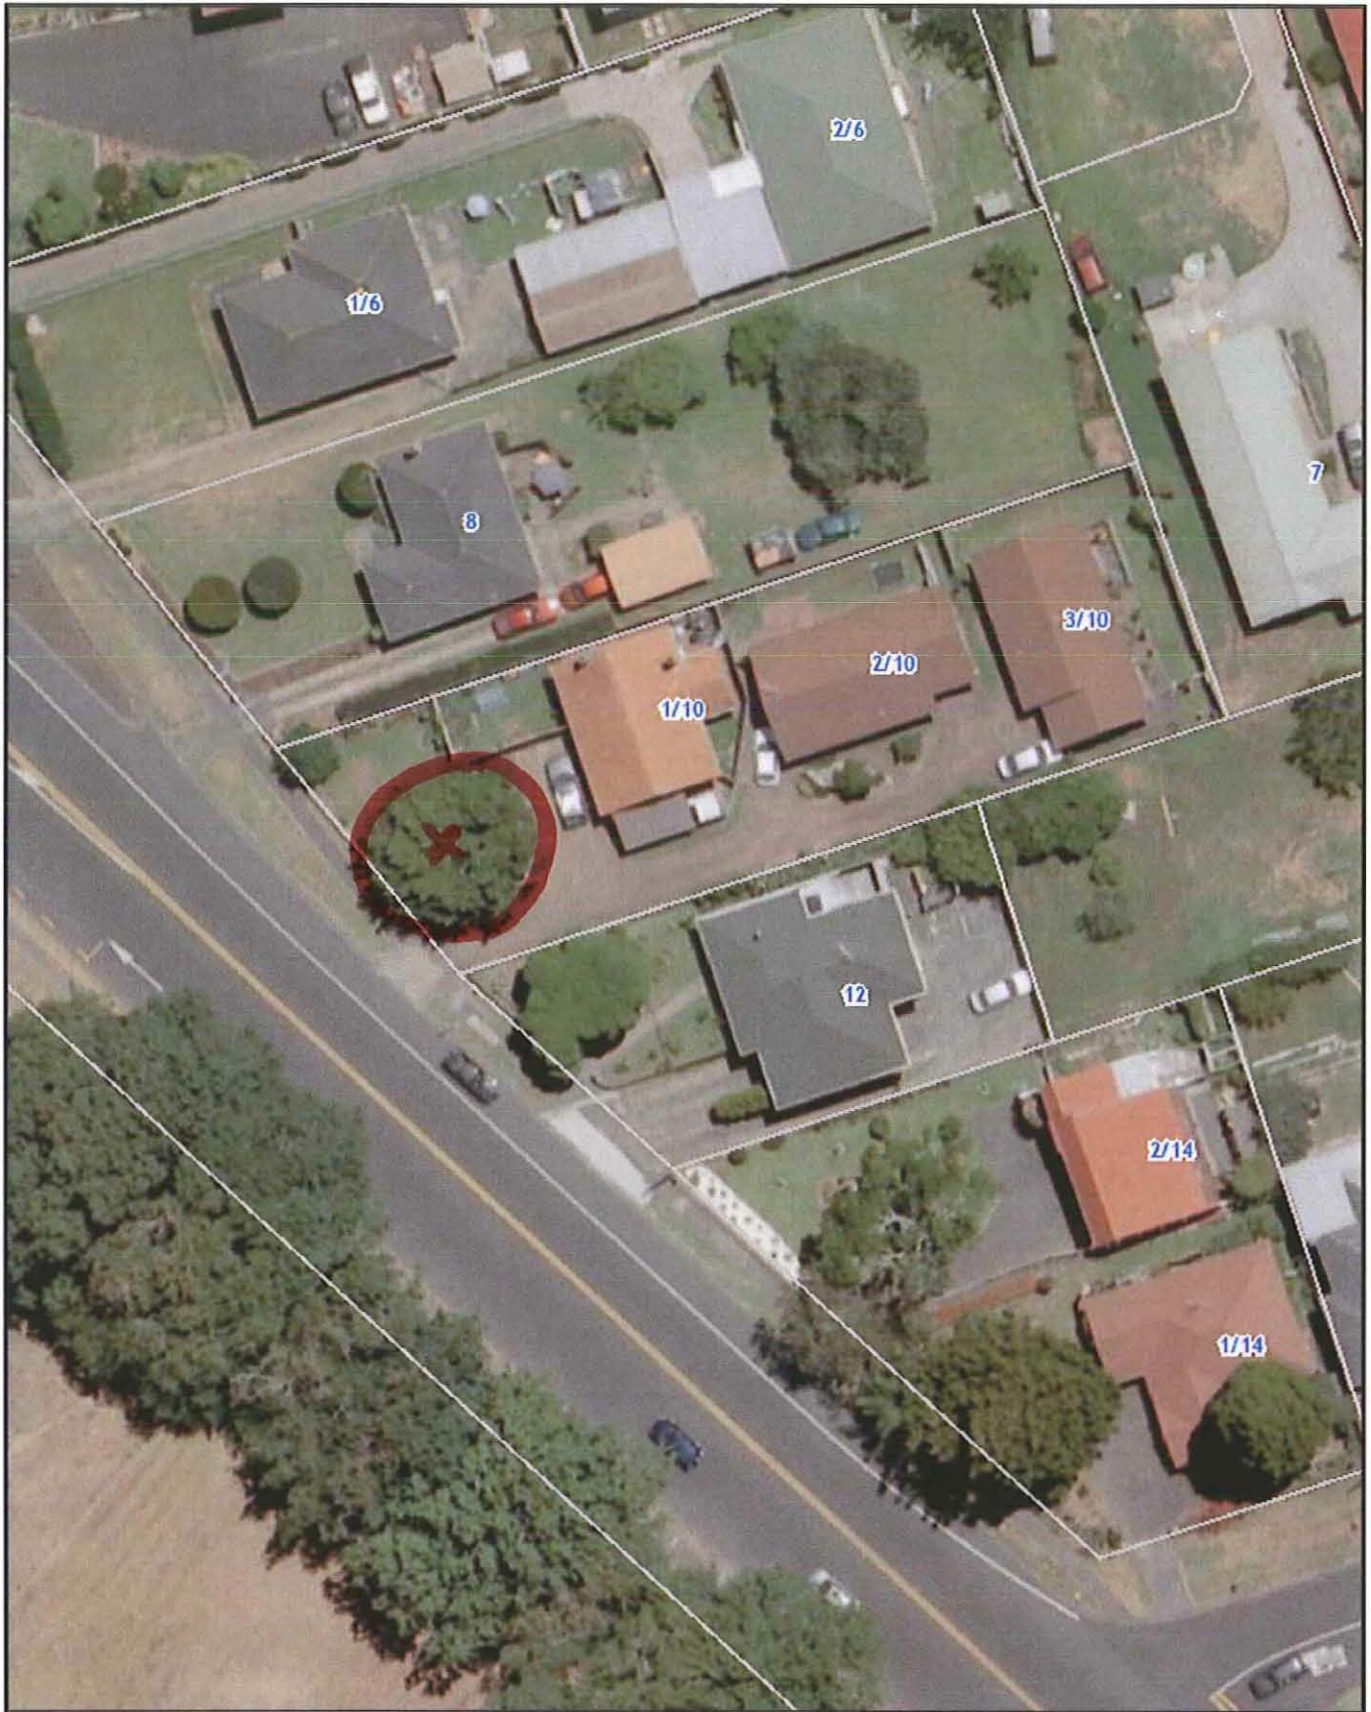

Area: Papakura
 Address: 10 Great South Road

Sheet No: 41

Common Name: Totara

Botanical Name: *Podocarpus totara*

Condition Evaluation

Points		3	9	15	21	27	Score
Form		Poor	Moderate	Good	Very Good	Specimen	15
Occurrence		Predominant	Common	Infrequent	Rare	Very Rare	3
Vigour / Vitality		Poor	Some	Good	Very Good	Excellent	21
Function		Minor	Useful	Important	Significant	Major	15
Age (yrs)		10yrs +	20yrs +	40yrs +	80yrs+	100yrs +	21
SUB TOTAL							75

Amenity Evaluation

Points		3	9	15	21	27	Score
Stature (9)		3 to 8	9 to 14	15 to 20	21 to 26	27+	9
Visibility (km)		0.5	1	2	4	8	9
Proximity		Forest	Parkland	Group 10+	Group 3+	Solitary	21
Role		Minor	Moderate	Important	Significant	Major	15
Climate		Minor	Moderate	Important	Significant	Major	9
SUB TOTAL							63

Notable Evaluation

Points		3	9	15	21	27	Score
Stature	Feature						
	Form						
Historic	Age 100+						
	Association						
	Commemoration						
	Remnant						
	Relict						
Scientific	Source						
	Rarity						
	Endangered						
SUB TOTAL							0
GRAND TOTAL							138

Notes:

This map/plan is illustrative only and all information should be independently verified on site before taking any action. Copyright Auckland Council. Boundary information from LINZ (Crown Copyright Reserved). Whilst due care has been taken, Auckland Council gives no warranty as to the accuracy and completeness of any information on this map/plan and accepts no liability for any error, omission or use of the information. Height datum: Auckland 1946.